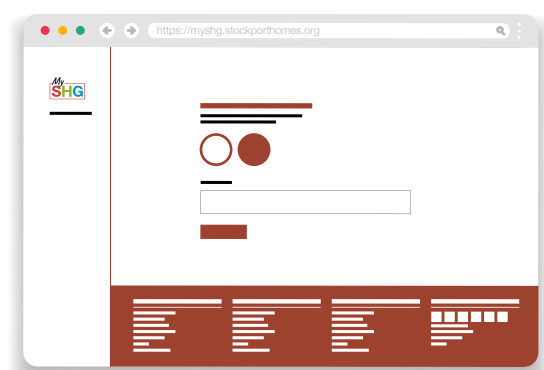

Guide to logging in to MySHG

To login to MySHG, please follow the steps below

Step

1

Go to:
myshg.stockporthomes.org

Step

2

Enter your email address and password, which you set up when you registered. Then click 'sign in'

Step

3

You are now logged into MySHG

If you have forgotten your password, please follow the steps below:

Step

1

Click on 'forgotten your password' on the 'sign into your account' page.

Step

2

Enter your **email address**, the **captcha code** shown and then click 'continue'

Step

3

Enter the answer to the security question shown, which you set up when you registered. Then click 'reset'.

If you have any issues registering with MySHG or have forgotten your login details, please email