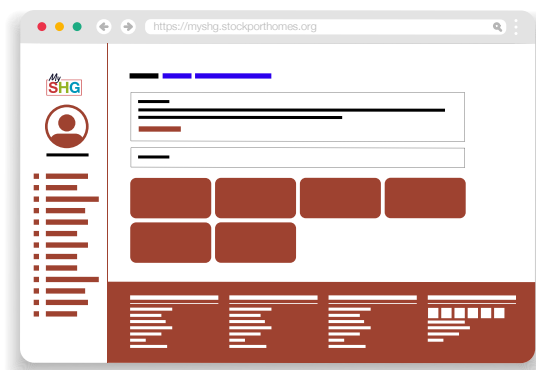

Guide to logging in to MySHG

To login to MySHG, please follow the steps below

Step

1

Go to:
myshg.stockporthomes.org

Step

2

Enter your email address and password, which you set up when you registered. Then click 'sign in'

Step

3

You are now logged into MySHG

If you have forgotten your password, please follow the steps below:

Step

1

Click on 'forgotten your password' on the 'sign into your account' page.

Step