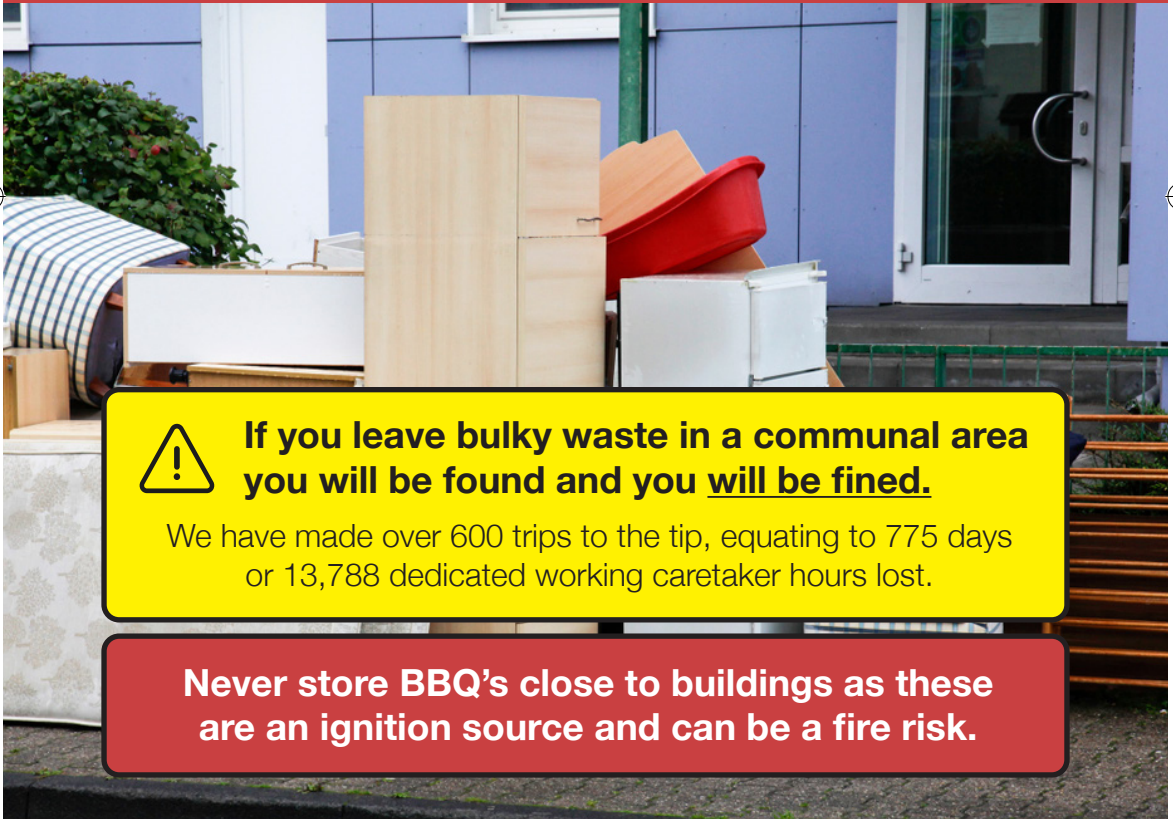

**Your block.  
Your responsibility.**

Bulky waste blocks fire exits  
and costs lives. You are  
putting everyone at risk if  
you do not report it.

**If you leave bulky waste in a communal area  
you will be found and you will be fined.**

We have made over 600 trips to the tip, equating to 775 days  
or 13,788 dedicated working caretaker hours lost.

**Never store BBQ's close to buildings as these  
are an ignition source and can be a fire risk.**