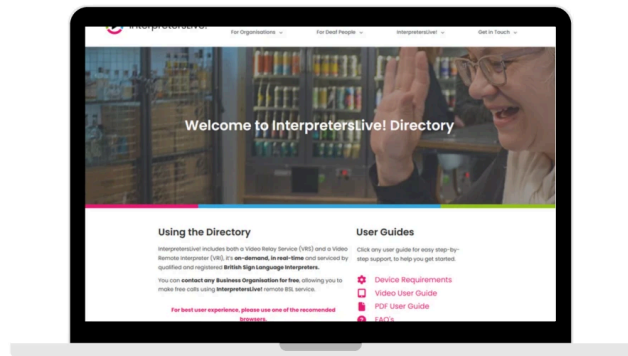

Keep up to date with us!

interpreterslive.co.uk 0121 447 9620
[Sign Solutions](#) [signsolutionsuk](#) [Sign Solutions](#)