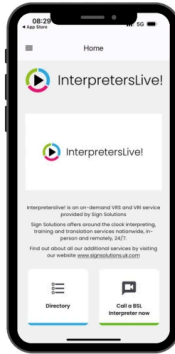

How to make a call via InterpretersLive!

Deaf people can call our InterpretersLive! clients free of charge

1. Use the Directory via the InterpretersLive! app
 2. Or InterpretersLive! website Directory
 3. Or click this link:
<https://connect.interpreterslive.co.uk/vrs>
 4. and select a company to call
- *Personal details are optional

If you are a Corporate, ATW or Personal Client

1. Use the 'Call a BSL Interpreter Now' button via the InterpretersLive! app
2. Or click this link:
<https://connect.interpreterslive.co.uk/corporate>
3. Or use your unique client link provided
4. Enter the details requested **Connect Now**
5. Then click

Click a button to explore the app features

Device requirements

Keep up to date with us!

[interpreterslive.co.uk](https://www.interpreterslive.co.uk)
 0121 447 9620
 Sign Solutions
 [signsolutionsuk](https://www.instagram.com/signsolutionsuk)
 Sign Solutions

Connect via our app

↓ DOWNLOAD

1. Go to your app store and search for the InterpretersLive! app

2. Download InterpretersLive! to your device

3. You are ready to start using InterpretersLive!

When you connect... flip your mobile phone to landscape mode