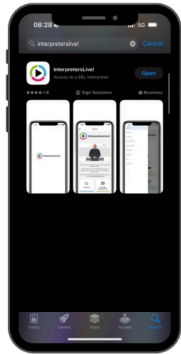

Click a button to explore the app features

Device requirements

Keep up to date with us!

[interpreterslive.co.uk](https://www.interpreterslive.co.uk)
 0121 447 9620
 Sign Solutions
 [signsolutionsuk](https://www.instagram.com/signsolutionsuk)
 Sign Solutions

Connect via our app

↓ DOWNLOAD

1. Go to your app store and search for the InterpretersLive! app

2. Download InterpretersLive! to your device

3. You are ready to start using InterpretersLive!

When you connect... flip your mobile phone to landscape mode